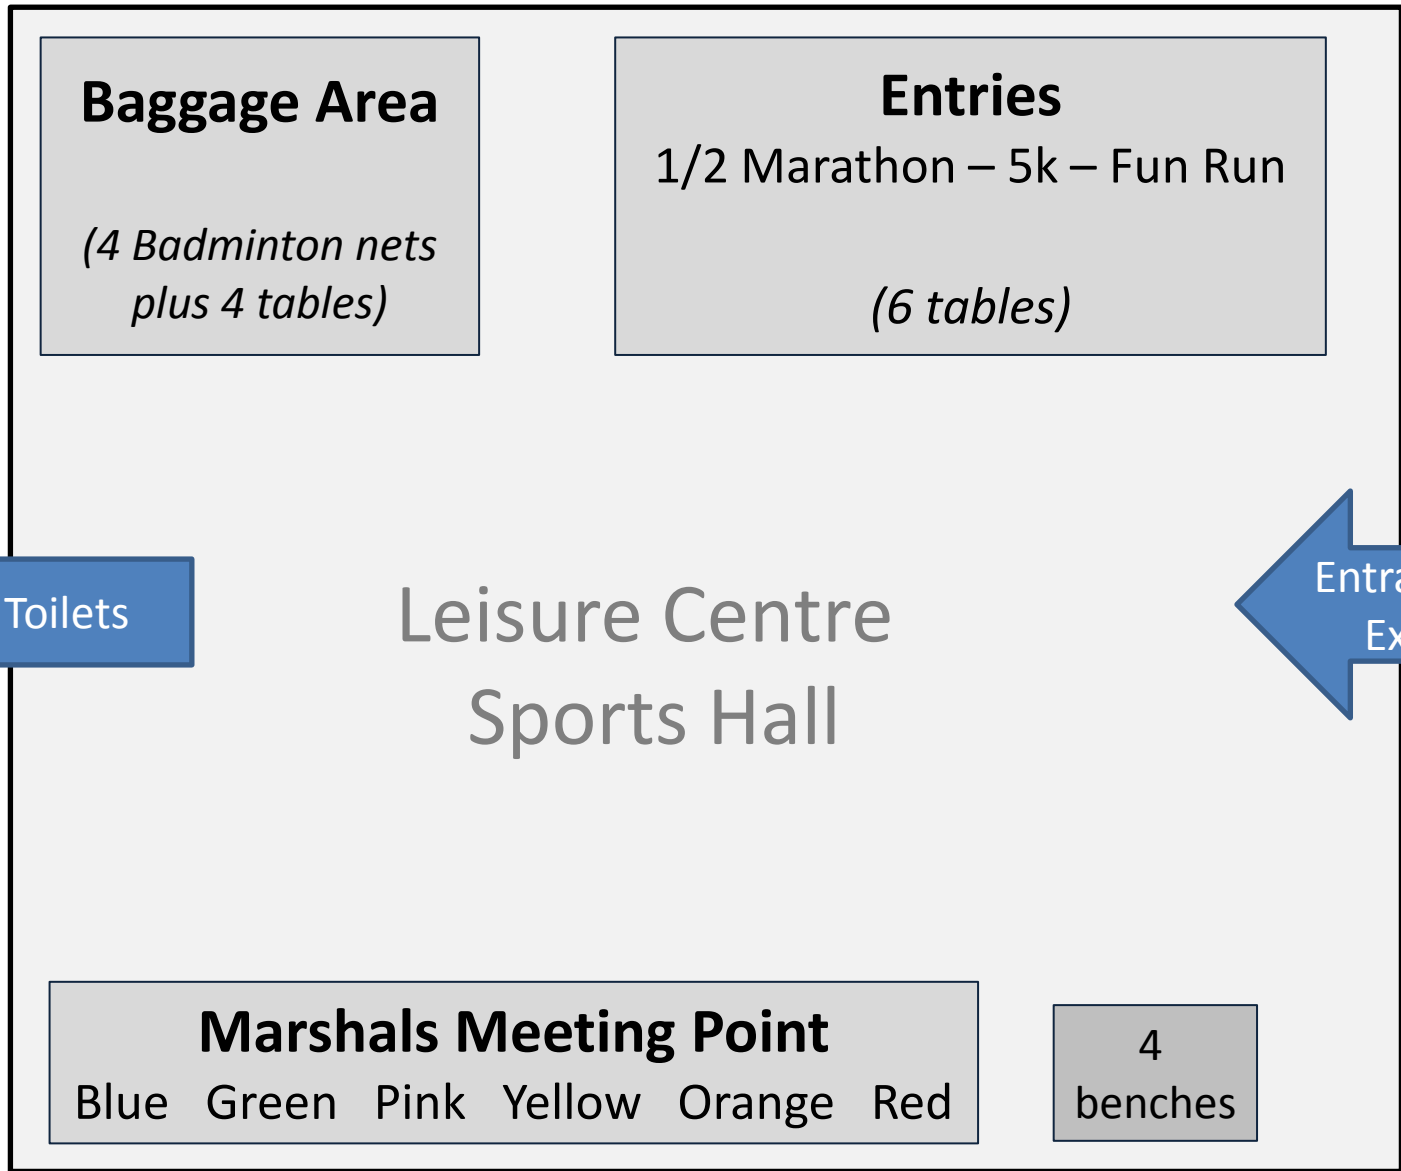

# Macclesfield Half Marathon & 5k – RACE HQ

**Baggage Drop Area**

**Entries**  
1/2 Marathon – 5k – Fun Run

  
To the track

Leisure Centre  
Sports Hall

  
Toilets

  
Entrance  
Exit

**Overflow Car-Park**

**Marshals Meeting Point**  
Blue Green Pink Yellow Orange Red Finish Area

# Macclesfield Half Marathon & 5k – RACE HQ

To the track